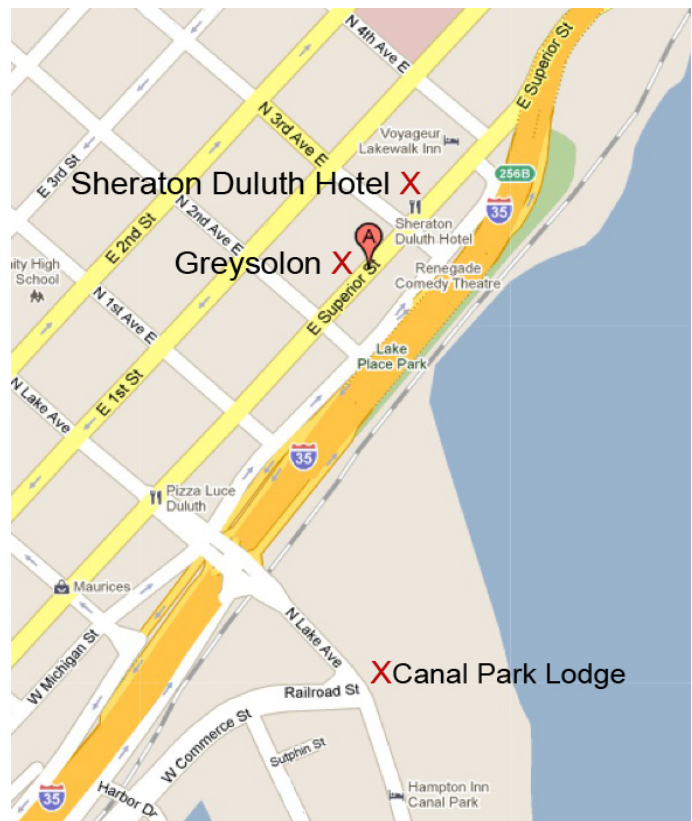

THE WILDCAT SANCTUARY

They can never know freedom.
Can they at least know compassion?

Whiskers & Waves Directions

GREYSOLON BALLROOM
231 East Superior Street
Duluth MN 55802

218.722.7466

greysolonballroom.com

Greysolon Ballroom is located in downtown Duluth. From Minneapolis take I-35 North to exit 256A for Mesaba Ave toward Superior Street. The Greysolon Ballroom is on the corner of Superior St and N 3rd Ave E.

The Sheraton Hotel is located directly across the street and has a block of rooms listed under "Whiskers & Waves" at reduced rate of \$99 per night.

Canal Park Lodge, located in Canal Park some blocks from the venue, is also offering a reduced rate of \$99 per night. Reservations at both hotels need to be confirmed by February 25 2011 to guarantee the reduced rate.

Sheraton Duluth Hotel

301 East Superior Street
Duluth MN 55802
218.733.5660
sheraton.com/duluth

Canal Park Lodge

250 Canal Park Drive
Duluth MN 55802
218.279.6000
canalparklodge.com

Parking for the event is at the ramp located directly behind the Sheraton, with access from 1st Street.